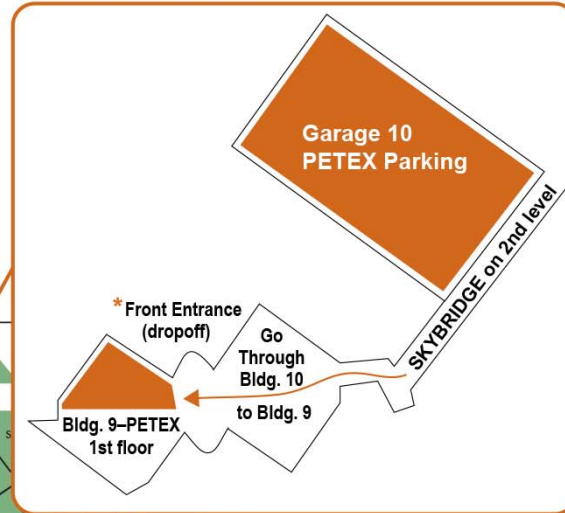

UT/PETEX—UNIVERSITY PARK CAMPUS

11450 Compaq Center W DR, Bldg 9, Suite 100, Houston, TX 77070
800.687.7052 or +1 281.397.2440

Skybridge on Level 2 of Parking Garage 10

Park in Parking Garage 10, then go up to the Skybridge on Level 2, cross over to Building 10, go through Building 10 to Building 9, and then go down to Level 1 to find PETEX.

* If you are arriving by shuttle, ride sharing, or cab you may be dropped off at the main entrance of Building 9/10. Go through the lobby to the right to Suite 100.