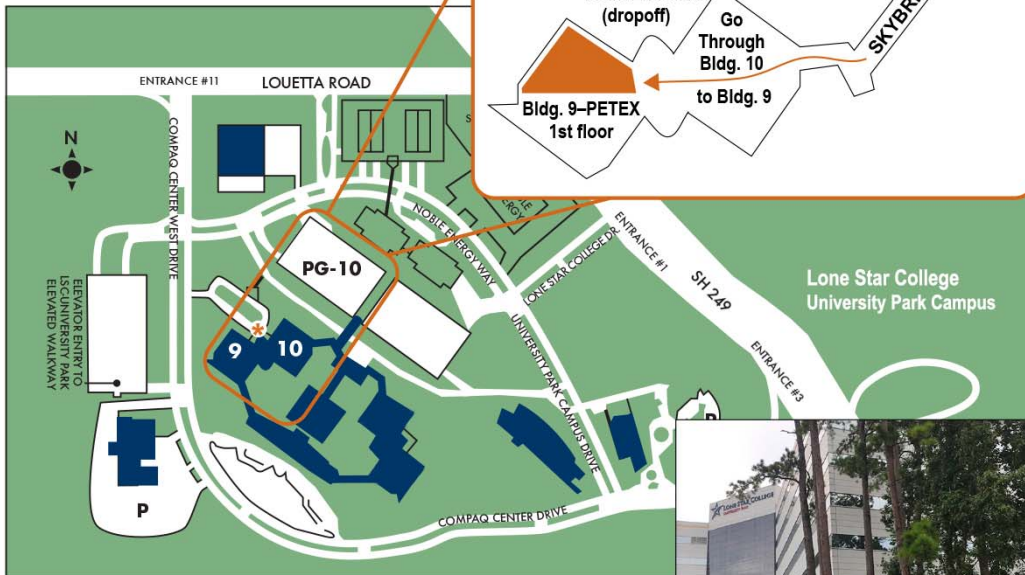

UT/PETEX—UNIVERSITY PARK CAMPUS

11450 Compaq Center W DR, Bldg 9, Suite 100, Houston, TX 77070
800.687.7052 or +1 281.397.2440

Skybridge on Level 2 of Parking Garage 10

Park in Parking Garage 10, then go up to the Skybridge on Level 2, cross over to Building 10, go through Building 10 to Building 9, and then go down to Level 1 to find PETEX.

* If you are arriving by shuttle, ride sharing, or cab you may be dropped off at the main entrance of Building 9/10. Go through the lobby to the right to Suite 100.